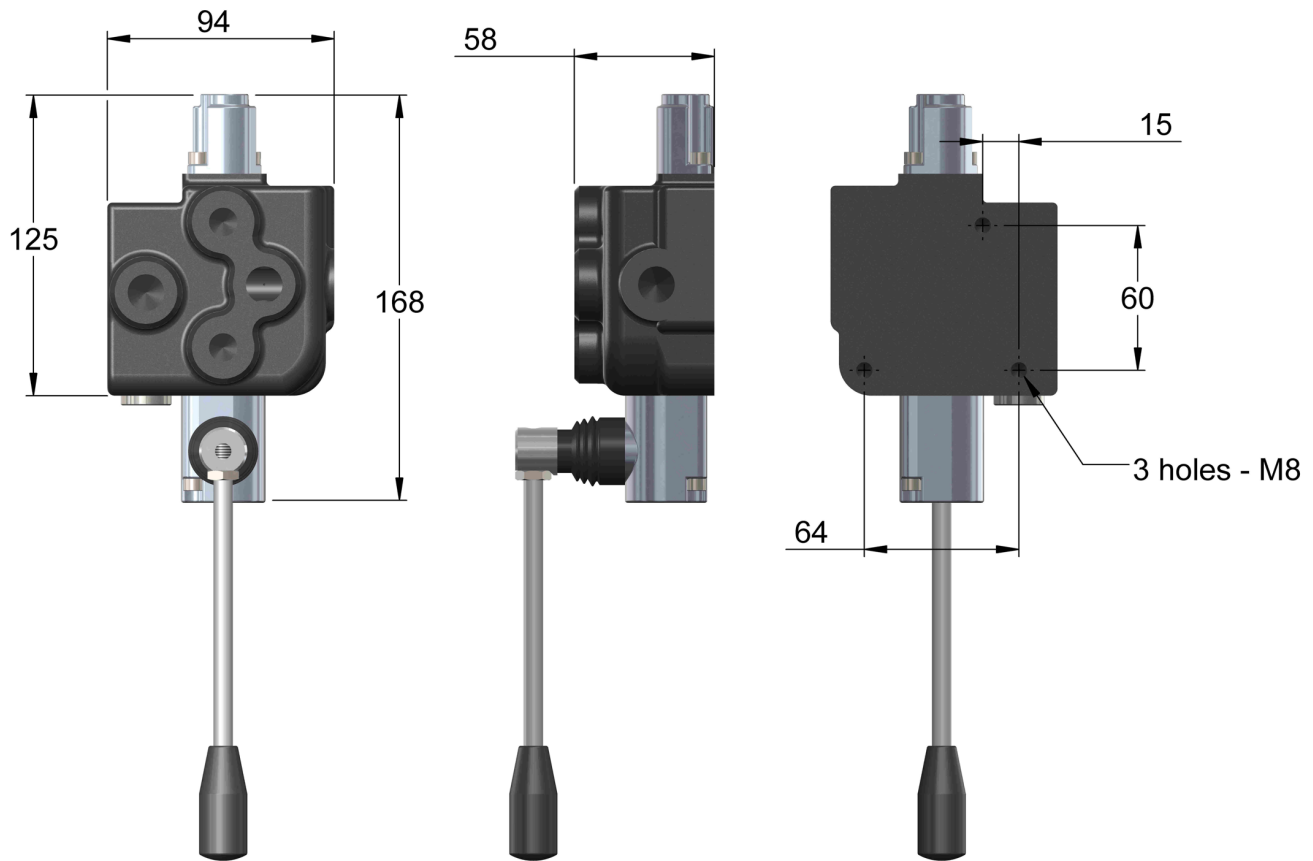

OPERATOR VALVE

DATA SHEET

TENETIS

Model	MB-1/1S
A & B Ports	G1/4
P & T Ports	G3/8
Weight	1.5kg
Max Flow Rate	25 L/min
Max Operating Pressure	315 bar
Warranty	24 months